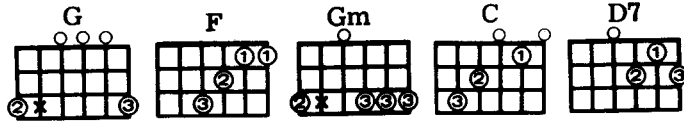

Norwegian Wood

JOHN LENNON and
PAUL McCARTNEY

CHORDS USED IN THIS SONG:

Slowly

G // / / / / // / / / / // F / / G // // / / / / //
 I once had a girl, or should I say she once had me; She showed me her room,
 // / / / // F / / G // // / Gm // / / / / // C //
 Isn't it good, Norwegian Wood? She asked me to stay and she told me to sit an-ywhere.
 // // // / Gm / / / / // / / / / // C // // D7 // //
 So I looked around and I noticed there wasn't a chair
 G // / / / / // / / / / // F / / G // // / / / / //
 I sat on a rug, biding my time, drinking her wine; We talked until two,
 // / / / // / / / / // / / / / // Gm // / / / / //
 And then she said, "It's time for bed." She told me she worked in the morning and
 // / / / // // // // // // Gm // / / / / // / / / / // C // // D7 // //
 Started to laugh. I told her I didn't and crawled off to sleep in the bath.
 G // / / / / // / / / / // F / / G // // / / / / //
 And when I awoke, I was alone, this bird had flown; So I lit a fire,
 // / / / // F / / G // //
 Isn't it good, Norwegian Wood?