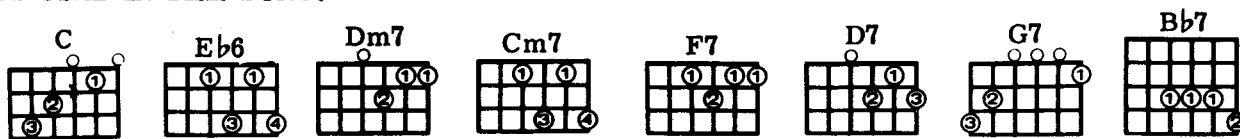

Sgt. Pepper's Lonely Hearts Club Band

JOHN LENNON and
PAUL McCARTNEY

CHORDS USED IN THIS SONG:

Moderately Bright

The musical score is written for guitar in treble clef, 4/4 time. It consists of six staves of music. Chord symbols are placed above the notes they apply to. The chords used are: C, Eb6, Dm7, Cm7, F7, D7, G7, and Bb7. The score includes repeat signs and first/second endings.